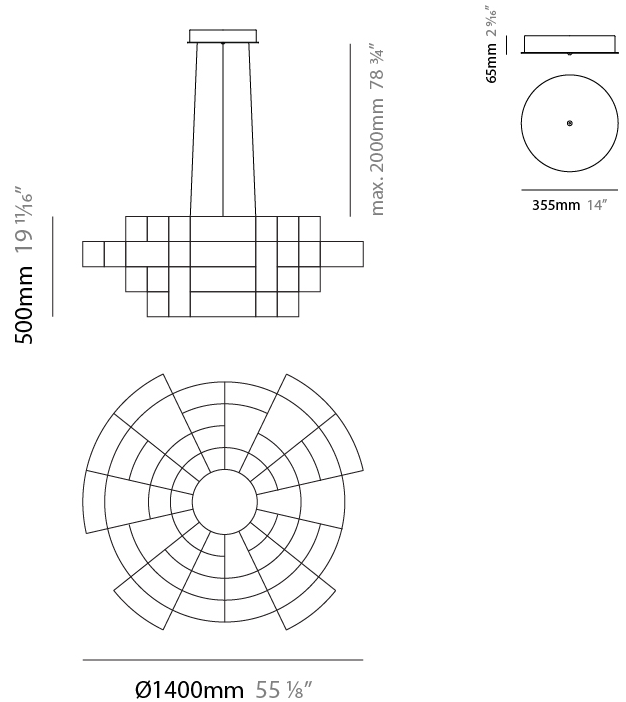

SPECTRE SUSPENSION

D101950-

base number   LED Dimming   Color Temperature   Finish Options

1. To build a product code in our configurator select the specify button on the base model # product page
2. To build a manual product code on this datasheet choose from the options listed below in blue font and add the suffix to the base model #

GENERAL

Series: Spectre
Brand: Quasar
Division: Design
Mounting Type: Suspension
Mounting Location: Ceiling
Subcategory: Ambient

PHYSICAL

Shape: Abstract
Diameter (mm): 1400
Diameter (in): 55 1/8
Height (mm): 500
Height (in): 19 11/16
Max. Overall Height (mm): 2500
Max. Overall Height (in): 98 7/16
Light Distribution: Omnidirectional
Weight (kg): 7
Weight (lbs): 15.43
Fixture Finish: [NIC / BRA / BBR](#)
Fixture Material: Metal
Cable Details: 2000mm Cable
Upon Request: Custom Sizes

ELECTRICAL

Lamp Type: LED
Input Wattage (W): 93
Dimming: [0-10V Dimming / Phase Dimming (120Vac Only)](#)
Driver Included: Yes
Driver Location: Integrated
Driver Type: Constant Voltage - Universal
Driver Class: Class 2
Input Voltage (V): 120 - 277
Output Voltage (V): 12

LED

Number of LEDs: 155
Color Temperature (°K): [2400 / 2800](#)
Max. Delivered Lumen (lm): 4650 (2800K)
CRI: >90 CRI
Lamp Life (hrs): 50000

OPTICAL

RATINGS AND CERTIFICATIONS

Certified By: Certified for North American Standards
IP rating: IP20

PROJECT _____
TYPE _____
SPECIFIER _____
QUANTITY _____
DATE _____