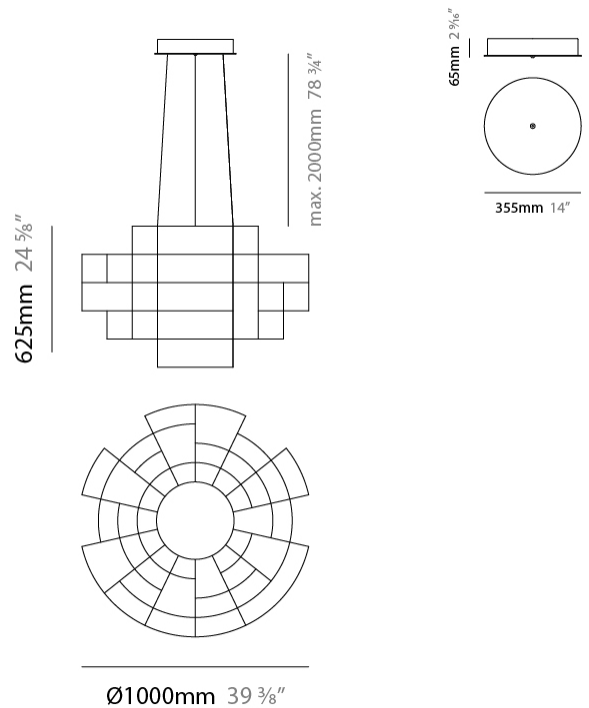

SPECTRE SUSPENSION

D101653-

base number   LED   Color   Finish
Dimming   Temperature   Options

1. To build a product code in our configurator select the specify button on the base model # product page
2. To build a manual product code on this datasheet choose from the options listed below in blue font and add the suffix to the base model #

GENERAL

Series: Spectre
Brand: Quasar
Division: Design
Mounting Type: Suspension
Mounting Location: Ceiling
Subcategory: Ambient

PHYSICAL

Shape: Abstract
Diameter (mm): 1000
Diameter (in): 39 ³/₈
Height (mm): 625
Height (in): 24 ⁵/₈
Max. Overall Height (mm): 2000
Max. Overall Height (in): 103 ³/₈
Light Distribution: Omnidirectional
Weight (kg): 5
Weight (lbs): 11.02
Fixture Finish: [NIC / BRA / BBR](#)
Fixture Material: Metal
Upon Request: Custom Sizes

ELECTRICAL

Lamp Type: LED
Input Wattage (W): 85.2
Dimming: [0-10V Dimming / Phase Dimming (120Vac Only)](#)
Driver Included: Yes
Driver Location: Integrated
Driver Type: Constant Voltage - 120/277Vac
Driver Class: Class 2
Input Voltage (V): 120 - 277
Output Voltage (V): 12

LED

Number of LEDs: 142
Color Temperature (°K): [2400 / 2800](#)
Max. Delivered Lumen (lm): 4260 (2800K)
CRI: >90 CRI
Lamp Life (hrs): 50000

OPTICAL

RATINGS AND CERTIFICATIONS

Certified By: Certified for North American Standards
IP rating: IP20